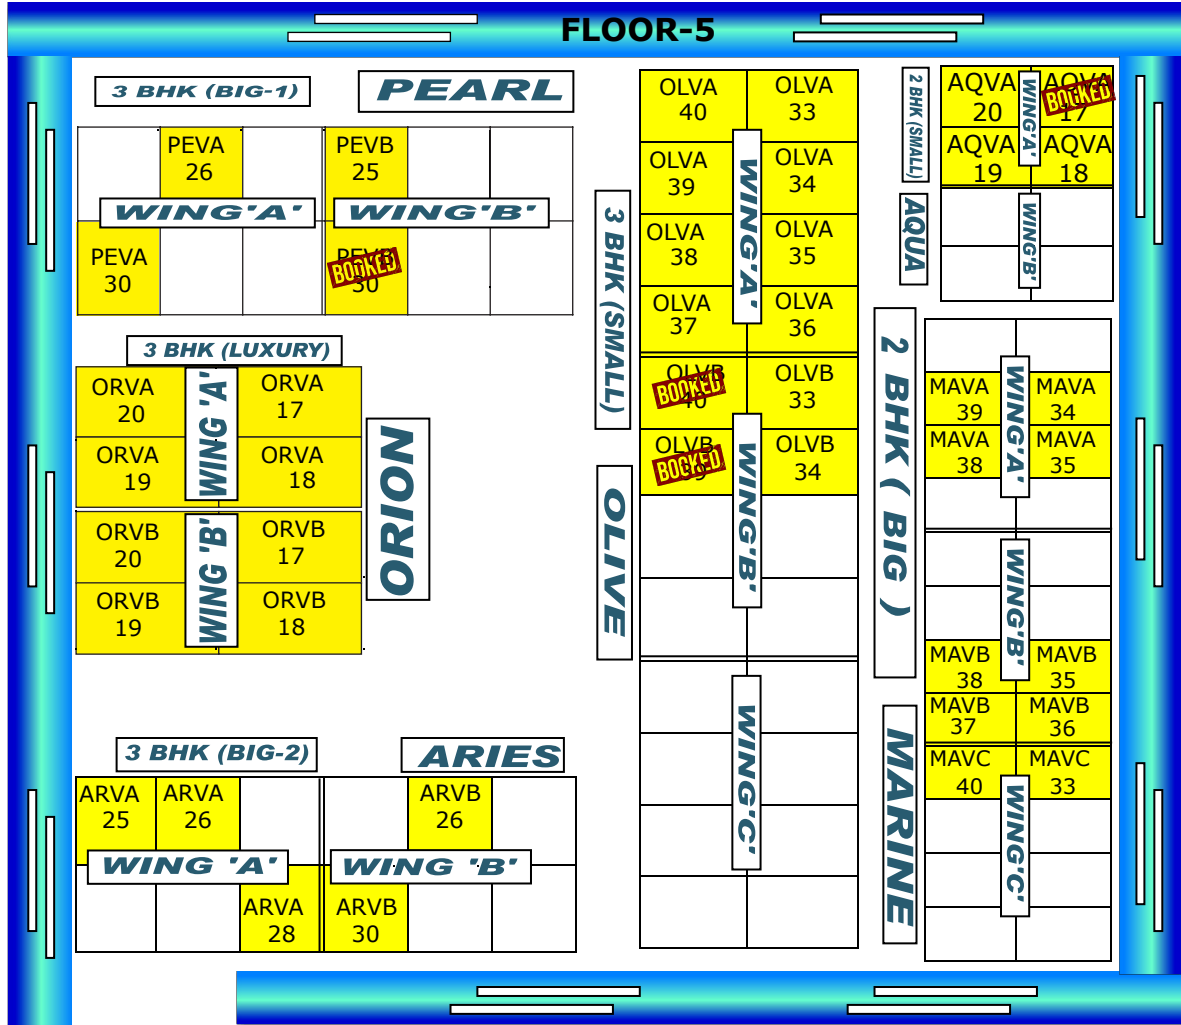

VEENA VATIKA

FLOOR-5

PEARL FLOOR - 5

PEVA30 - 1670 Sq.Ft.

ORION

ORVA19 - 1947 Sq.Ft.
ORVA20 - 1961 Sq.Ft.
ORVB19 - 1961 Sq.Ft.
ORVB20 - 1947 Sq.Ft.

ARISE

ARVA28 - 1670 Sq.Ft.
ARVB30 - 1670 Sq.Ft.

BADRI KUMAR PURBEY

OLIVE

OLVA37 - 1284 Sq.Ft.
OLVA38 - 1284 Sq.Ft.
OLVA39 - 1284 Sq.Ft.
OLVA40 - 1323 Sq.Ft.

AQUA

AQVA19 - 945 Sq.Ft.
AQVA20 - 945 Sq.Ft.

MARINE

MAVA38 - 1118 Sq.Ft.
MAVA39 - 1118 Sq.Ft.
MAVB37 - 1118 Sq.Ft.
MAVB38 - 1118 Sq.Ft.
MAVC40 - 1118 Sq.Ft.

PEARL

PEVA26 - 1674 Sq.Ft.
PEVB25 - 1674 Sq.Ft.

SAVITA RANI PURBEY

ORION

ORVA17 - 1961 Sq.Ft.
ORVA18 - 1947 Sq.Ft.
ORVB17 - 1947 Sq.Ft.
ORVB18 - 1961 Sq.Ft.

ARISE

ARVA25 - 1685 Sq.Ft.
ARVA26 - 1634 Sq.Ft.
ARVB26 - 1667 Sq.Ft.

OLIVE

OLVA33 - 1323 Sq.Ft.
OLVA34 - 1284 Sq.Ft.
OLVA35 - 1284 Sq.Ft.
OLVA36 - 1284 Sq.Ft.
OLVB33 - 1284 Sq.Ft.
OLVB34 - 1284 Sq.Ft.

AQUA

AQVA18 - 945 Sq.Ft.
AQVA19 - 945 Sq.Ft.
AQVA20 - 945 Sq.Ft.

MARINE

MAVA34 - 1118 Sq.Ft.
MAVA35 - 1118 Sq.Ft.
MAVB35 - 1118 Sq.Ft.
MAVB36 - 1118 Sq.Ft.
MAVC33 - 1118 Sq.Ft.