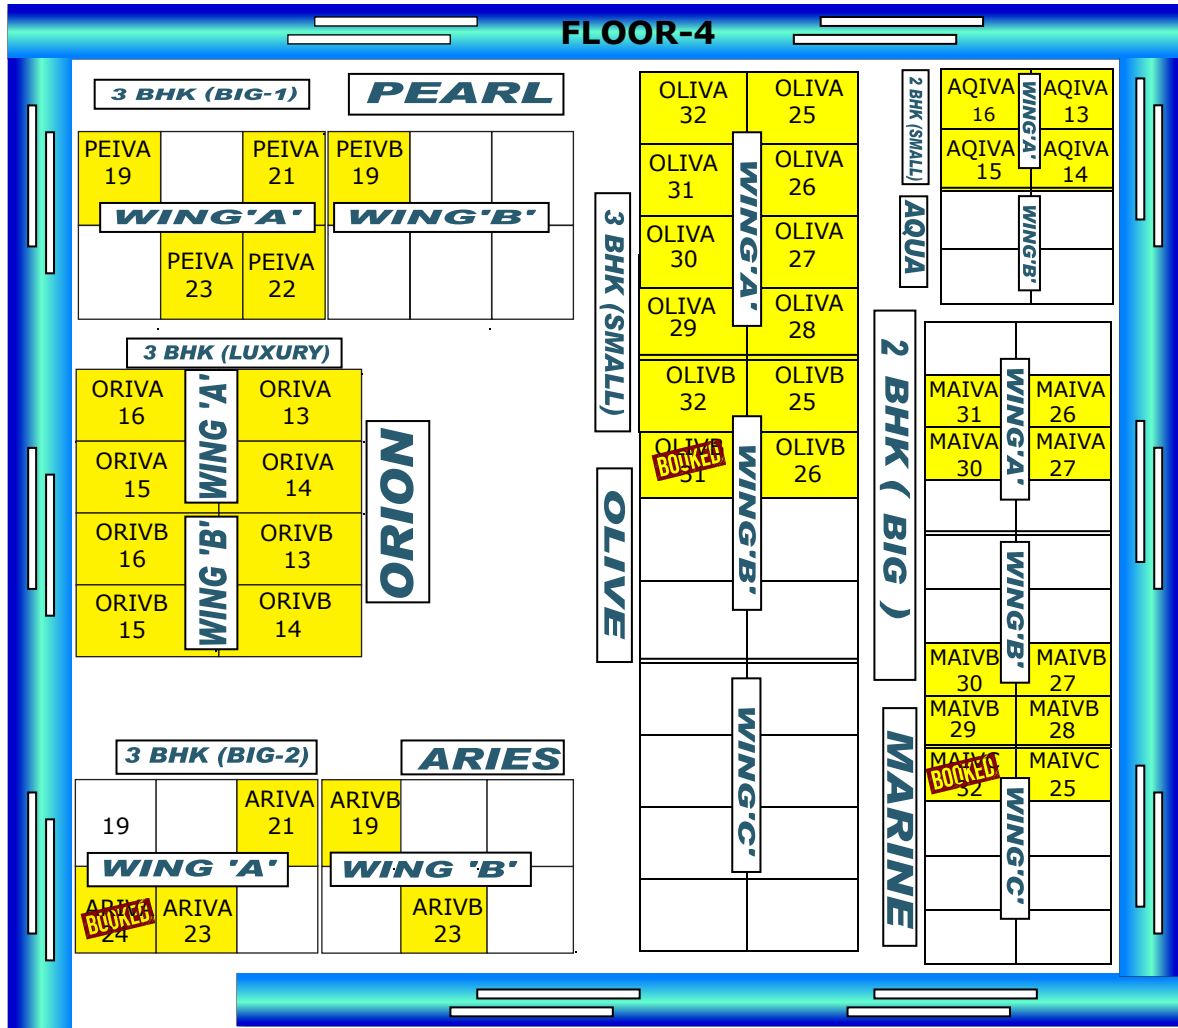

VEENA VATIKA

PEARL
PEIVA22 - 1612 Sq.Ft.
PEIVA23 - 1673 Sq.Ft.

ORION
ORIVA15 - 1947 Sq.Ft.
ORIVA16 - 1961 Sq.Ft.
ORIVB15 - 1961 Sq.Ft.
ORIVB16 - 1947 Sq.Ft.

ARISE
ARIVA23 - 1667 Sq.Ft.
ARIVB23 - 1667 Sq.Ft.

PEARL
PEIVA19 - 1725 Sq.Ft.
PEIVA21 - 1674 Sq.Ft.
PEIVB19 - 1674 Sq.Ft.

ORION
ORIVA13 - 1961 Sq.Ft.
ORIVA14 - 1947 Sq.Ft.
ORIVB13 - 1947 Sq.Ft.
ORIVB14 - 1961 Sq.Ft.

ARISE
ARIVA21 - 1647 Sq.Ft.
ARIVB19 - 1647 Sq.Ft.

FLOOR - 4

BADRI KUMAR PURBEY

OLIVE
OLIVA29 - 1284 Sq.Ft.
OLIVA30 - 1284 Sq.Ft.
OLIVA31 - 1284 Sq.Ft.
OLIVA32 - 1323 Sq.Ft.
OLIVB31 - 1284 Sq.Ft.
OLIVB32 - 1284 Sq.Ft.

SAVITA RANI PURBEY

OLIVE
OLIVA25 - 1323 Sq.Ft.
OLIVA26 - 1284 Sq.Ft.
OLIVA27 - 1284 Sq.Ft.
OLIVA28 - 1284 Sq.Ft.
OLIVB26 - 1284 Sq.Ft.
OLIVB32 - 1284 Sq.Ft.

AQUA
AQIVA15 - 945 Sq.Ft.
AQIVA16 - 945 Sq.Ft.

MARINE
MAIVA30 - 1118 Sq.Ft.
MAIVA31 - 1118 Sq.Ft.
MAIVB29 - 1118 Sq.Ft.
MAIVB30 - 1118 Sq.Ft.

AQUA
AQIVA13 - 945 Sq.Ft.
AQIVA14 - 945 Sq.Ft.

MARINE
MAIVA26 - 1118 Sq.Ft.
MAIVA27 - 1118 Sq.Ft.
MAIVB27 - 1118 Sq.Ft.
MAIVB28 - 1118 Sq.Ft.
MAIVC25 - 1118 Sq.Ft.