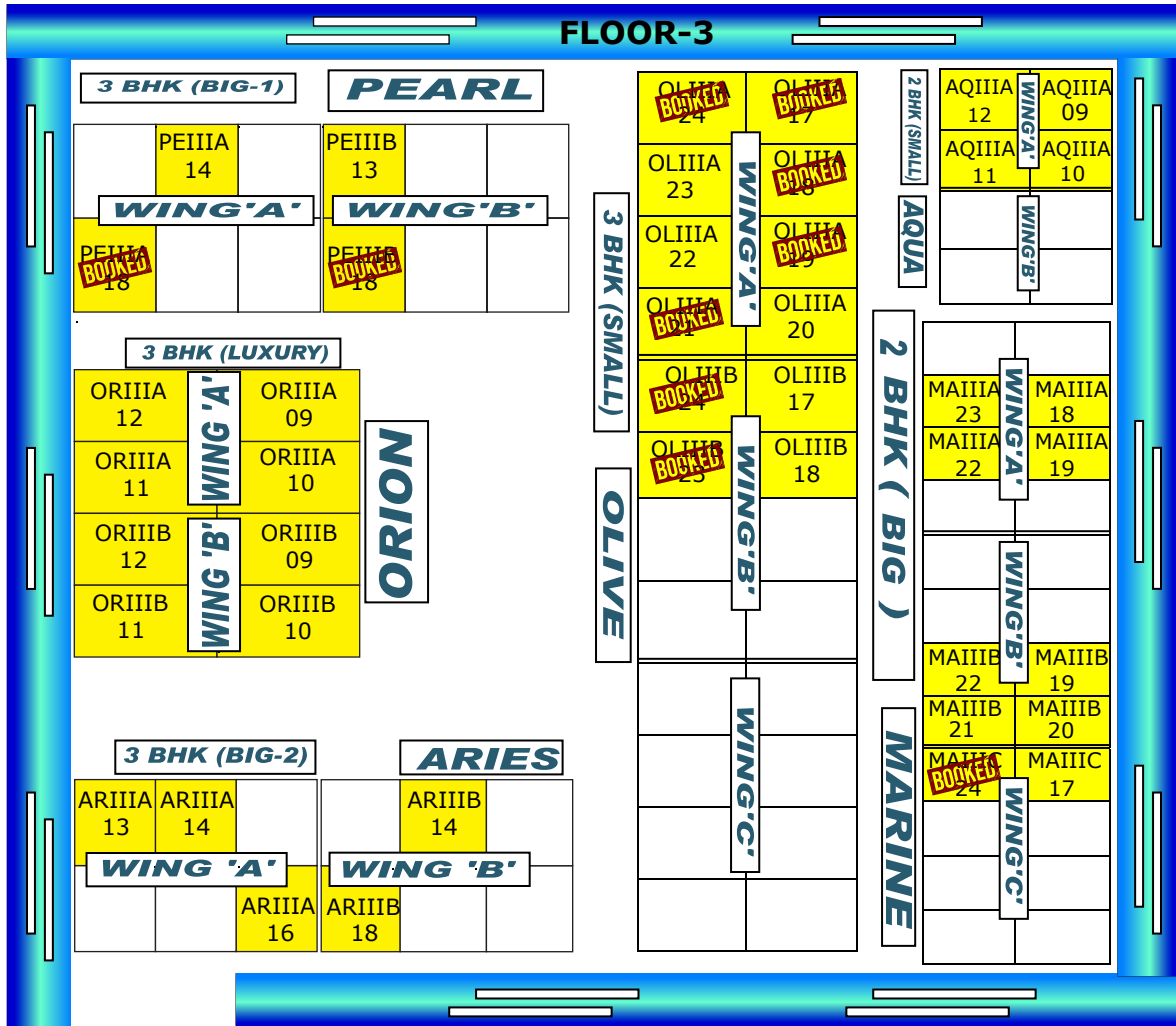

VEENA VATIKA

FLOOR - 3

BADRI KUMAR PURBEY

SAVITA RANI PURBEY

PEARL

PEIIIA14 - 1674 Sq.Ft.
PEIIIB13 - 1674 Sq.Ft.

AQUA

AQIIIA11 - 945 Sq.Ft.
AQIIIA12 - 945 Sq.Ft.

ORION

ORIIIA11 - 1947 Sq.Ft.
ORIIIA12 - 1961 Sq.Ft.
ORIIIB11 - 1961 Sq.Ft.
ORIIIB12 - 1947 Sq.Ft.

MARINE

MAIIIA22 - 1118 Sq.Ft.
MAIIIA23 - 1118 Sq.Ft.
MAIIB21 - 1118 Sq.Ft.
MAIIB22 - 1118 Sq.Ft.

ARISE

ARIIIA16 - 1670 Sq.Ft.
ARIIB18 - 1670 Sq.Ft.

OLIVE

OLIIIA22 - 1284 Sq.Ft.
OLIIIA23 - 1284 Sq.Ft.

ORION

ORIIIA09 - 1961 Sq.Ft.
ORIIIA10 - 1947 Sq.Ft.
ORIIIB09 - 1947 Sq.Ft.
ORIIIB10 - 1961 Sq.Ft.

ARISE

ARIIIA13 - 1685 Sq.Ft.
ARIIIA14 - 1634 Sq.Ft.
ARIIB14 - 1667 Sq.Ft.

OLIVE

OLIIIA20 - 1284 Sq.Ft.
OLIIIB17 - 1284 Sq.Ft.
OLIIIB18 - 1284 Sq.Ft.

AQUA

AQIIIA09 - 945 Sq.Ft.
AQIIIA10 - 945 Sq.Ft.

MARINE

MAIIIA18 - 1118 Sq.Ft.
MAIIIA19 - 1118 Sq.Ft.
MAIIB19 - 1118 Sq.Ft.
MAIIB20 - 1118 Sq.Ft.
MAIIC17 - 1118 Sq.Ft.