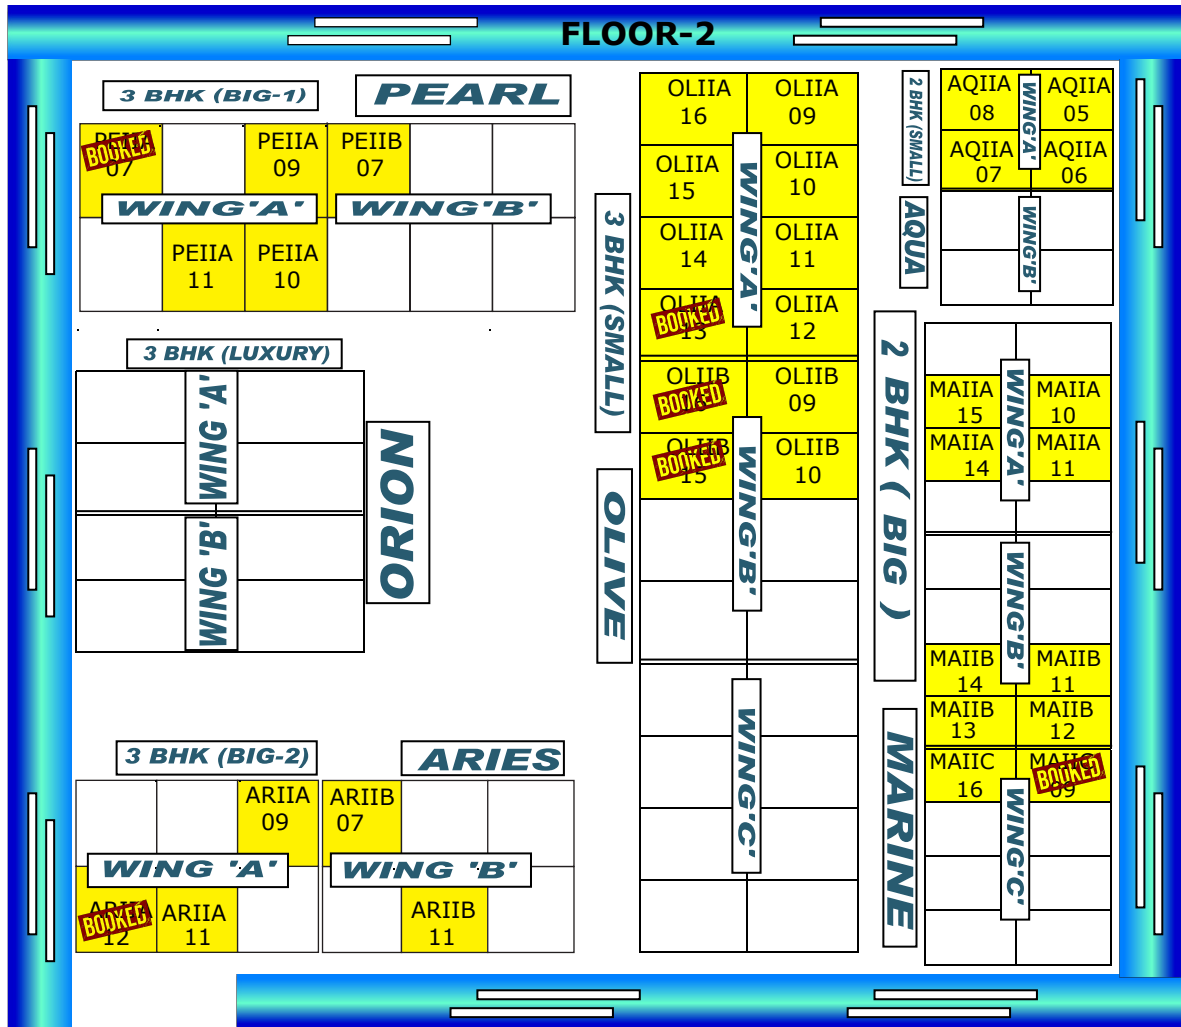

VEENA VATIKA

FLOOR - 2

		AQUA
	BADRI KUMAR PURBEY	AQIIA07 - 945 Sq.Ft. AQIIA08 - 945 Sq.Ft.
PEARL		MARINE
PEIIA10 - 1612 Sq.Ft. PEIIA11 - 1643 Sq.Ft.		MAIIA14 - 1118 Sq.Ft. MAIIA15 - 1118 Sq.Ft.
ARISE	OLIVE	MAIIB13 - 1118 Sq.Ft. MAIIB14 - 1118 Sq.Ft.
ARIIA11 - 1667 Sq.Ft. ARIIB11 - 1667 Sq.Ft.	OLIIA14 - 1284 Sq.Ft. OLIIA15 - 1284 Sq.Ft. OLIIA16 - 1323 Sq.Ft.	MAIIC16 - 1118 Sq.Ft.

	SAVITA RANI PURBEY	AQUA
		AQIIA05 - 945 Sq.Ft. AQIIA06 - 945 Sq.Ft.
PEARL	OLIVE	MARINE
PEIIA09 - 1674 Sq.Ft. PEIIB07 - 1674 Sq.Ft.	OLIIA09 - 1323 Sq.Ft. OLIIA10 - 1284 Sq.Ft. OLIIA11 - 1284 Sq.Ft. OLIIA12 - 1284 Sq.Ft.	MAIIA10 - 1118 Sq.Ft. MAIIA11 - 1118 Sq.Ft.
ARISE	OLIIB09 - 1284 Sq.Ft. OLIIB10 - 1284 Sq.Ft.	MAIIB11 - 1118 Sq.Ft. MAIIB12 - 1118 Sq.Ft.
ARIIA09 - 1647 Sq.Ft. ARIIB07 - 1647 Sq.Ft.